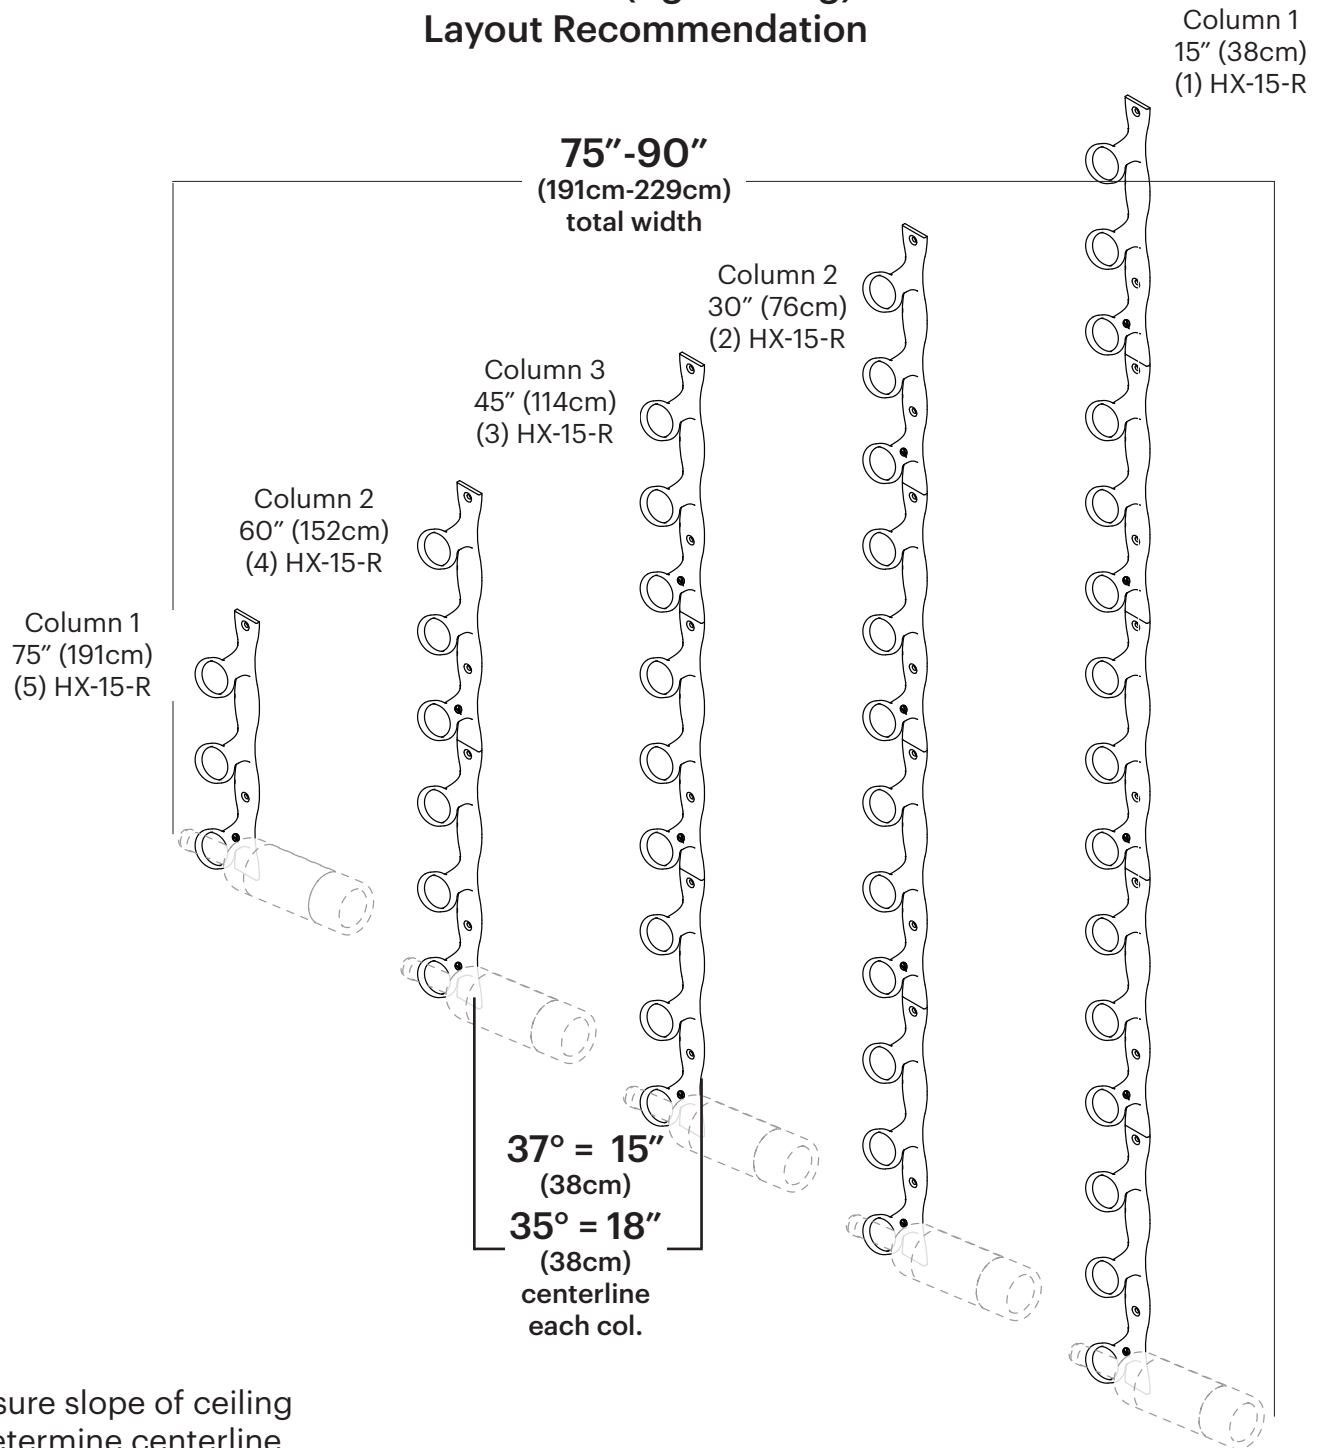

HELIX

UNDER THE STAIRS WINE RACK KIT HX-USK-R (right facing) Layout Recommendation

Measure slope of ceiling to determine centerline (width) installation. Email sales@vintageview.com for more help.

VINTAGEVIEW®
MOVING WINE STORAGE FORWARD