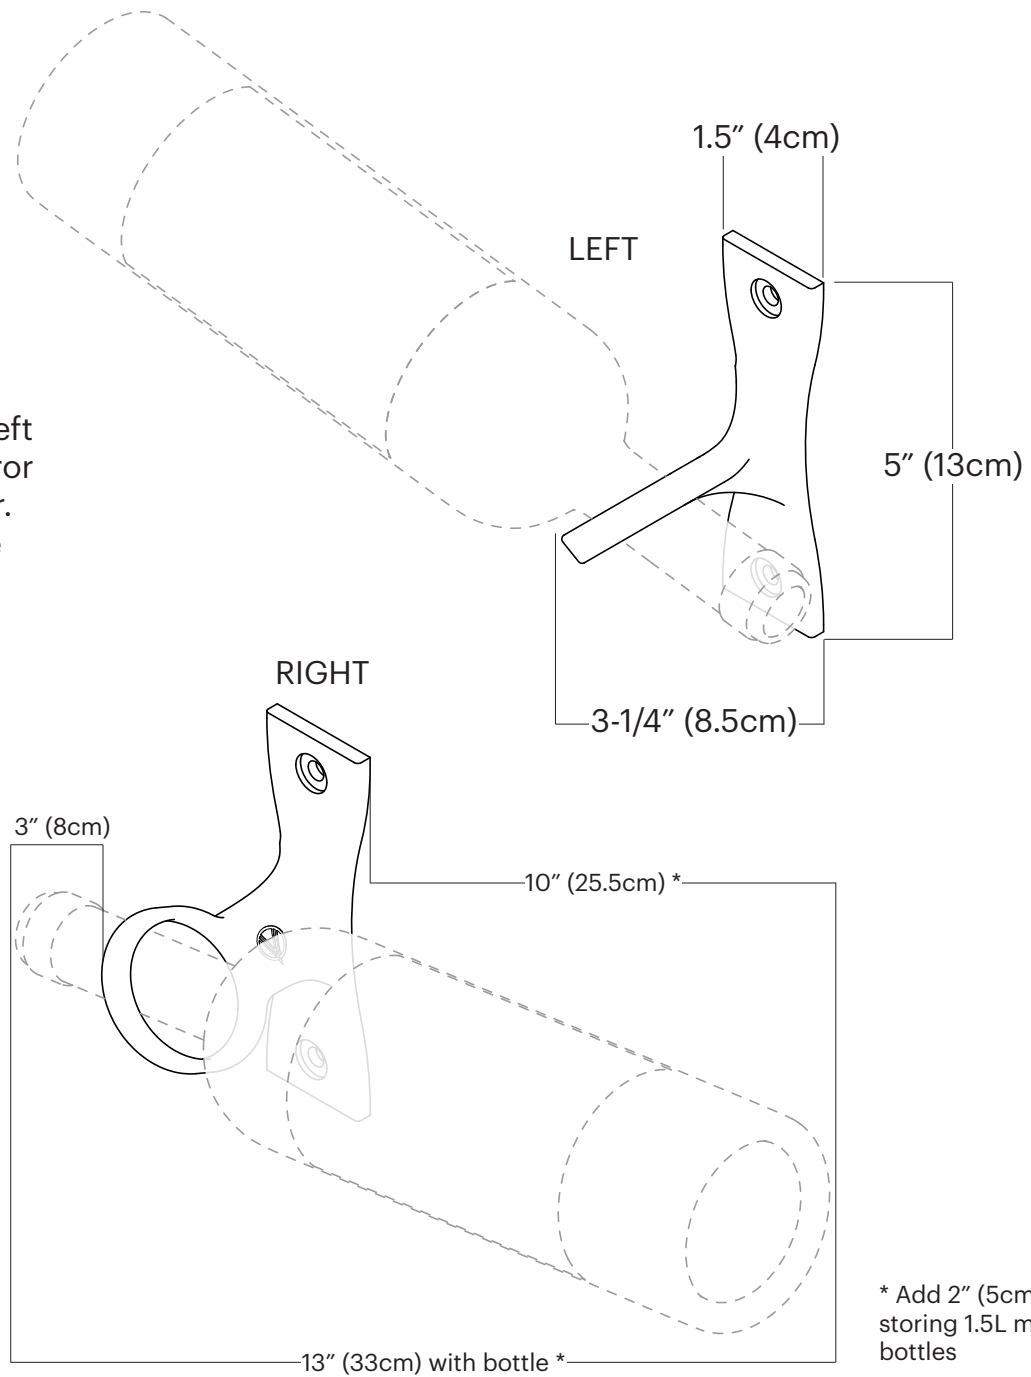

R Series Helix Single 5

Spec Sheet for HX-5-x (1-bottle wall mounted wine rack)

Right and Left models mirror each other. Specs are identical.

VINTAGEVIEW[®]
MOVING WINE STORAGE FORWARD

4690 Joliet St., Denver, CO 80239 | phone: 866.650.1500 | fax: 866.650.1501 | VintageView.com