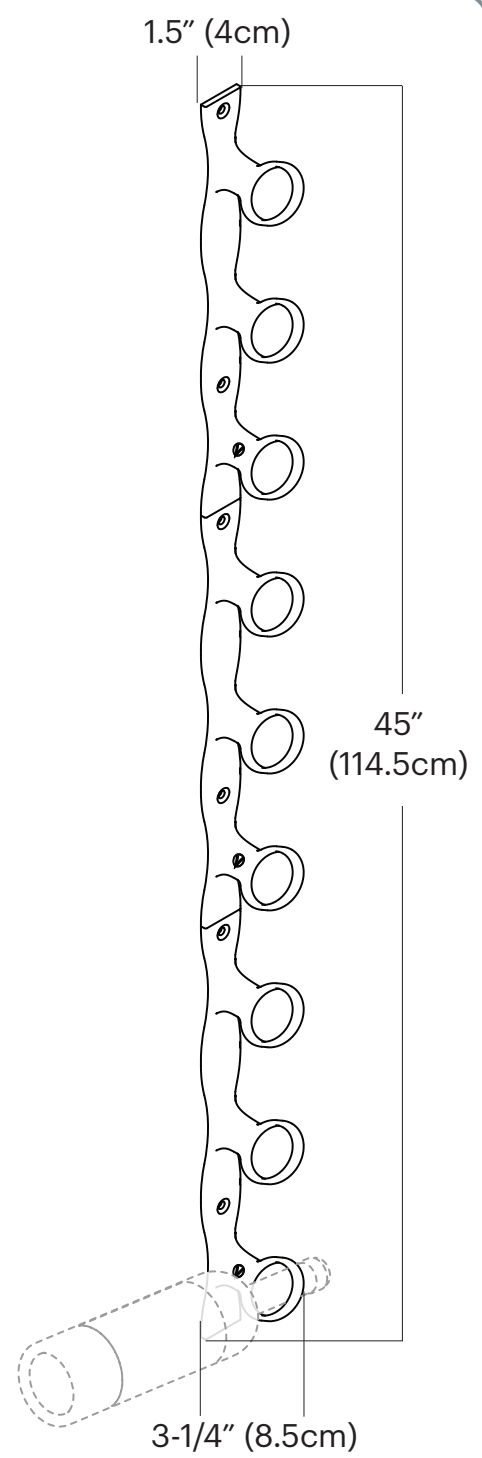

# R Series Helix Single 45

Spec Sheet for HX-45-x (9-bottle wall mounted wine rack)

Right and Left models mirror each other. Specs are identical.

**VINTAGEVIEW**<sup>®</sup>  
MOVING WINE STORAGE FORWARD