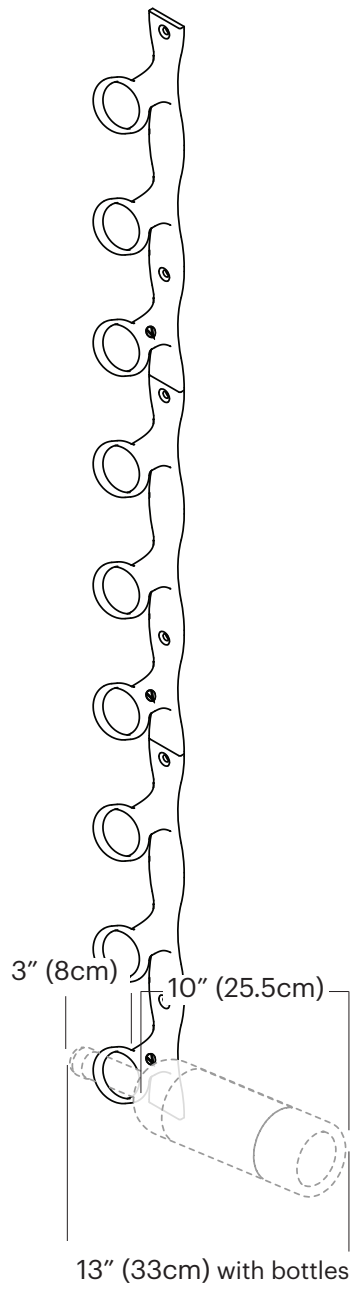

# R Series Helix Single 45

Spec Sheet for HX-45-x (9-bottle wall mounted wine rack)

Right and Left models mirror each other. Specs are identical.

**VINTAGEVIEW**<sup>®</sup>  
MOVING WINE STORAGE FORWARD