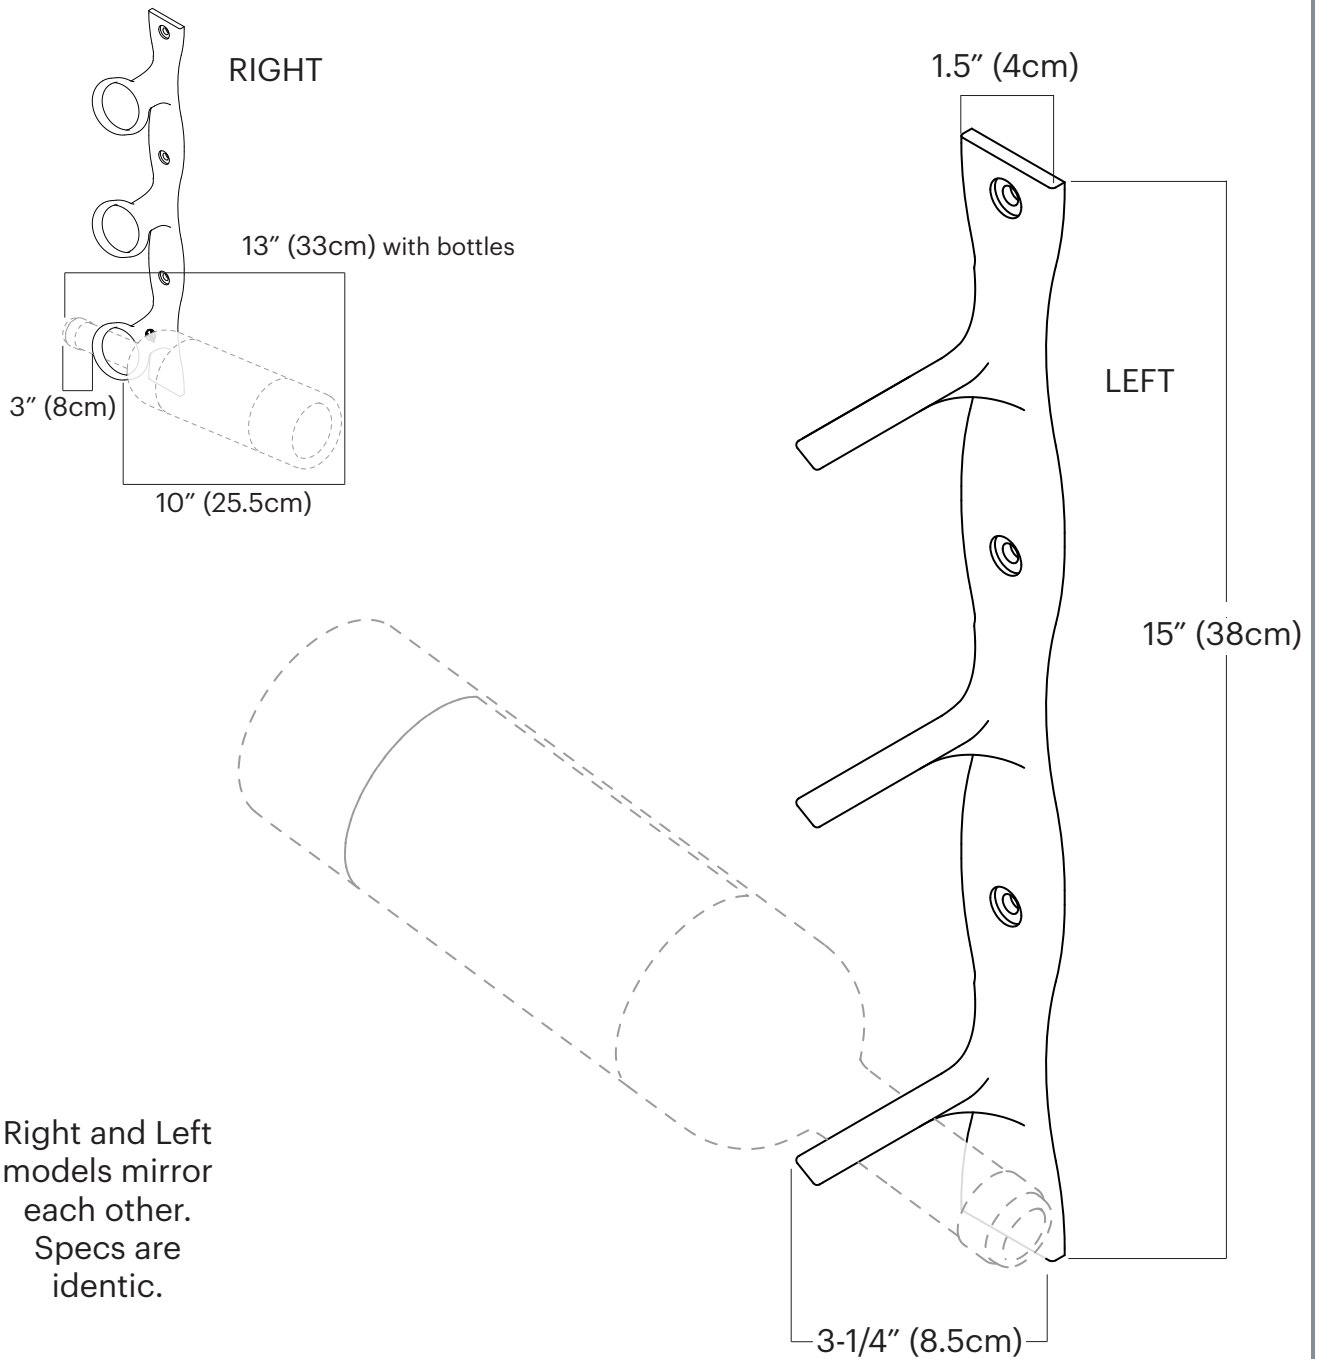

R Series Helix Single 15

Spec Sheet for HX-15-x (3-bottle wall mounted wine rack)

Right and Left models mirror each other. Specs are identical.

VINTAGEVIEW[®]
MOVING WINE STORAGE FORWARD

4690 Joliet St., Denver, CO 80239 | phone: 866.650.1500 | fax: 866.650.1501 | VintageView.com